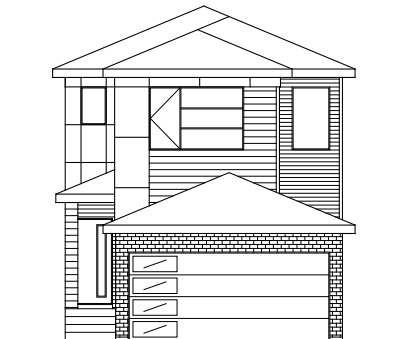

# The GRAHAME

2264 SQ.FT.

3-4 BEDROOMS

2.5 BATHROOMS

22'

CRAFTSMAN - ROSEWOOD AT SECORD

## OTHER ELEVATIONS

TUDOR - SECORD

PRAIRIE CONTEMPORARY - SECORD

TRADITIONAL FARMHOUSE - SECORD

**LINCOLNBERG**  
MASTER BUILDER