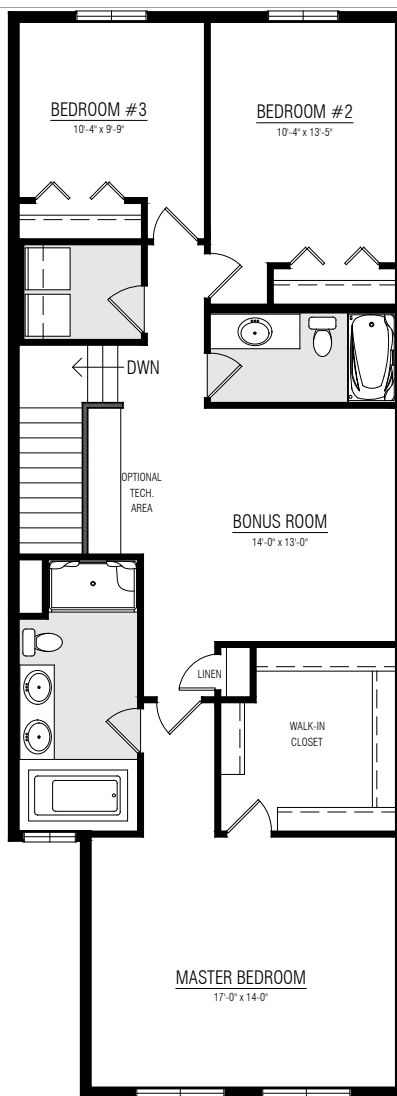

# The GRAHAME

2264 SQ.FT.

3-4 BEDROOMS

2.5 BATHROOMS

22'

CRAFTSMAN - ROSEWOOD AT SECORD

## MAIN FLOOR 996 SQ.FT.

## UPPER FLOOR 1268 SQ.FT.