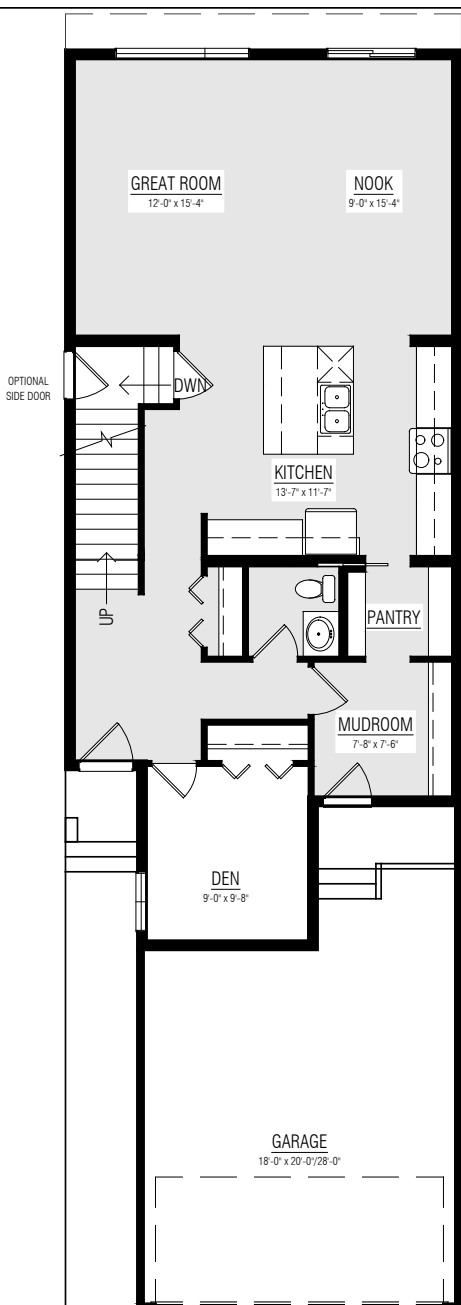

# The GRAHAME

2264 SQ.FT.

3-4 BEDROOMS

2.5 BATHROOMS

22'

CRAFTSMAN - ROSEWOOD AT SECORD

## MAIN FLOOR 996 SQ.FT.

## UPPER FLOOR 1268 SQ.FT.